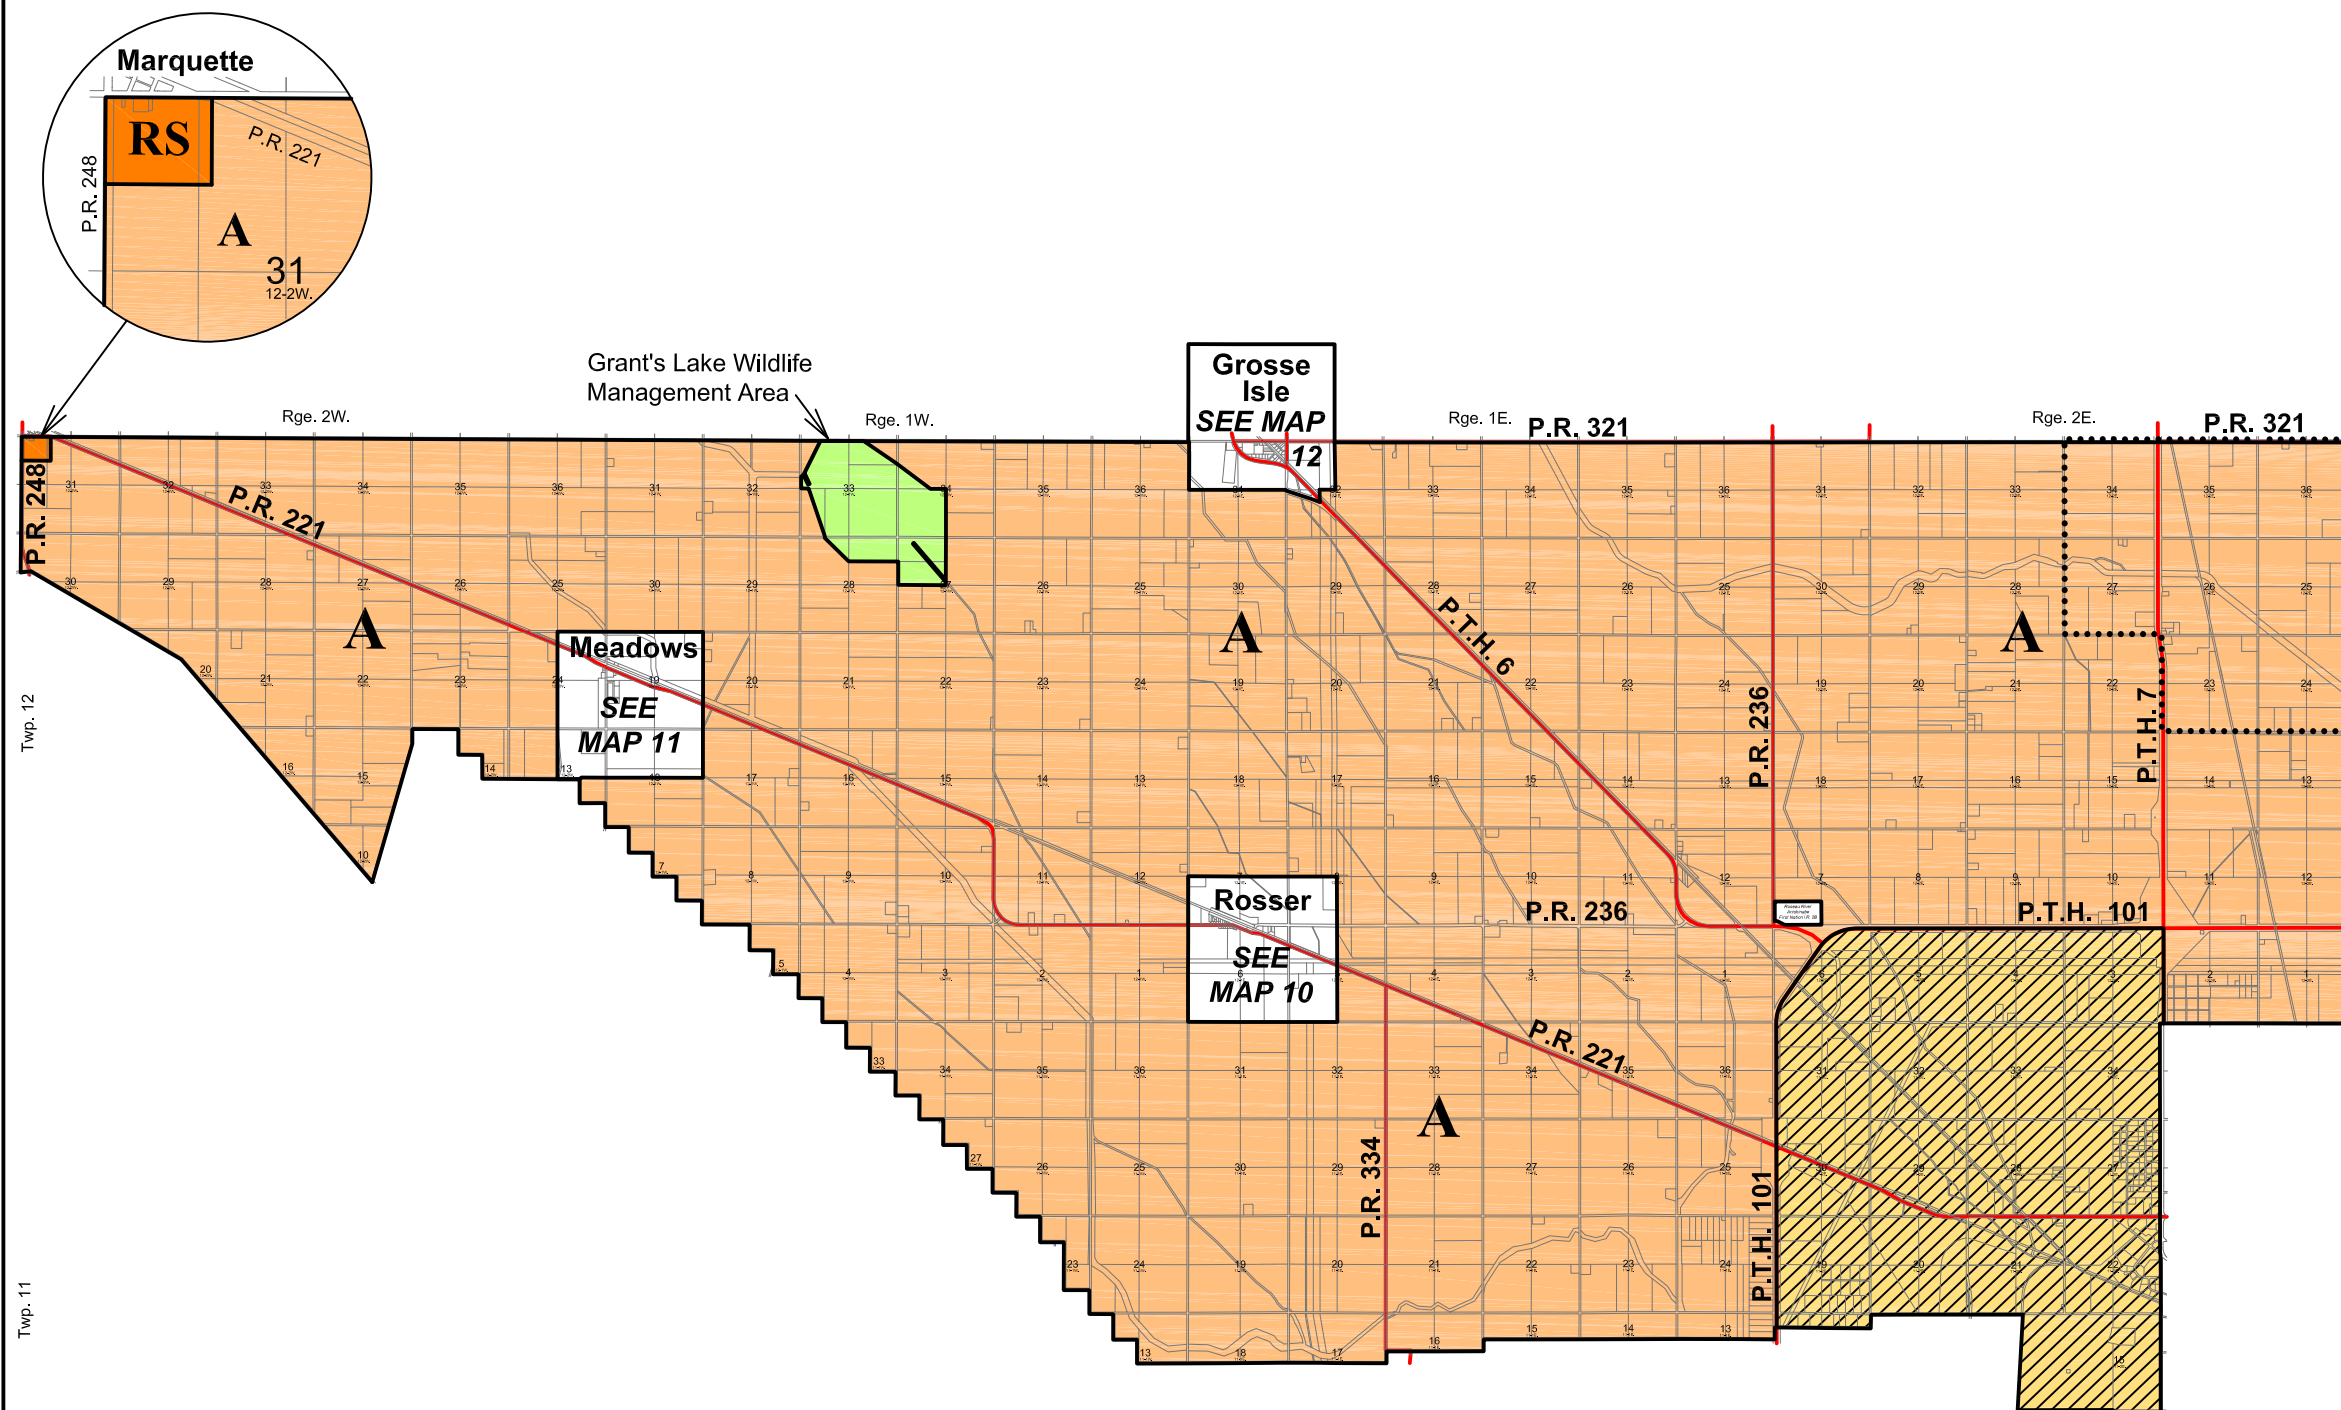

MAP 5 R.M. OF ROSSER

LAND USE CLASSIFICATION

Legend:

- Agricultural Rural Area
- Designated Crown Land
- Rural Settlement Centre
- CentrePort Canada Area
- Rockwood Sensitive Area

Date - Jan., 2011

Manitoba
Department of Local Government
Community and Regional Planning Branch