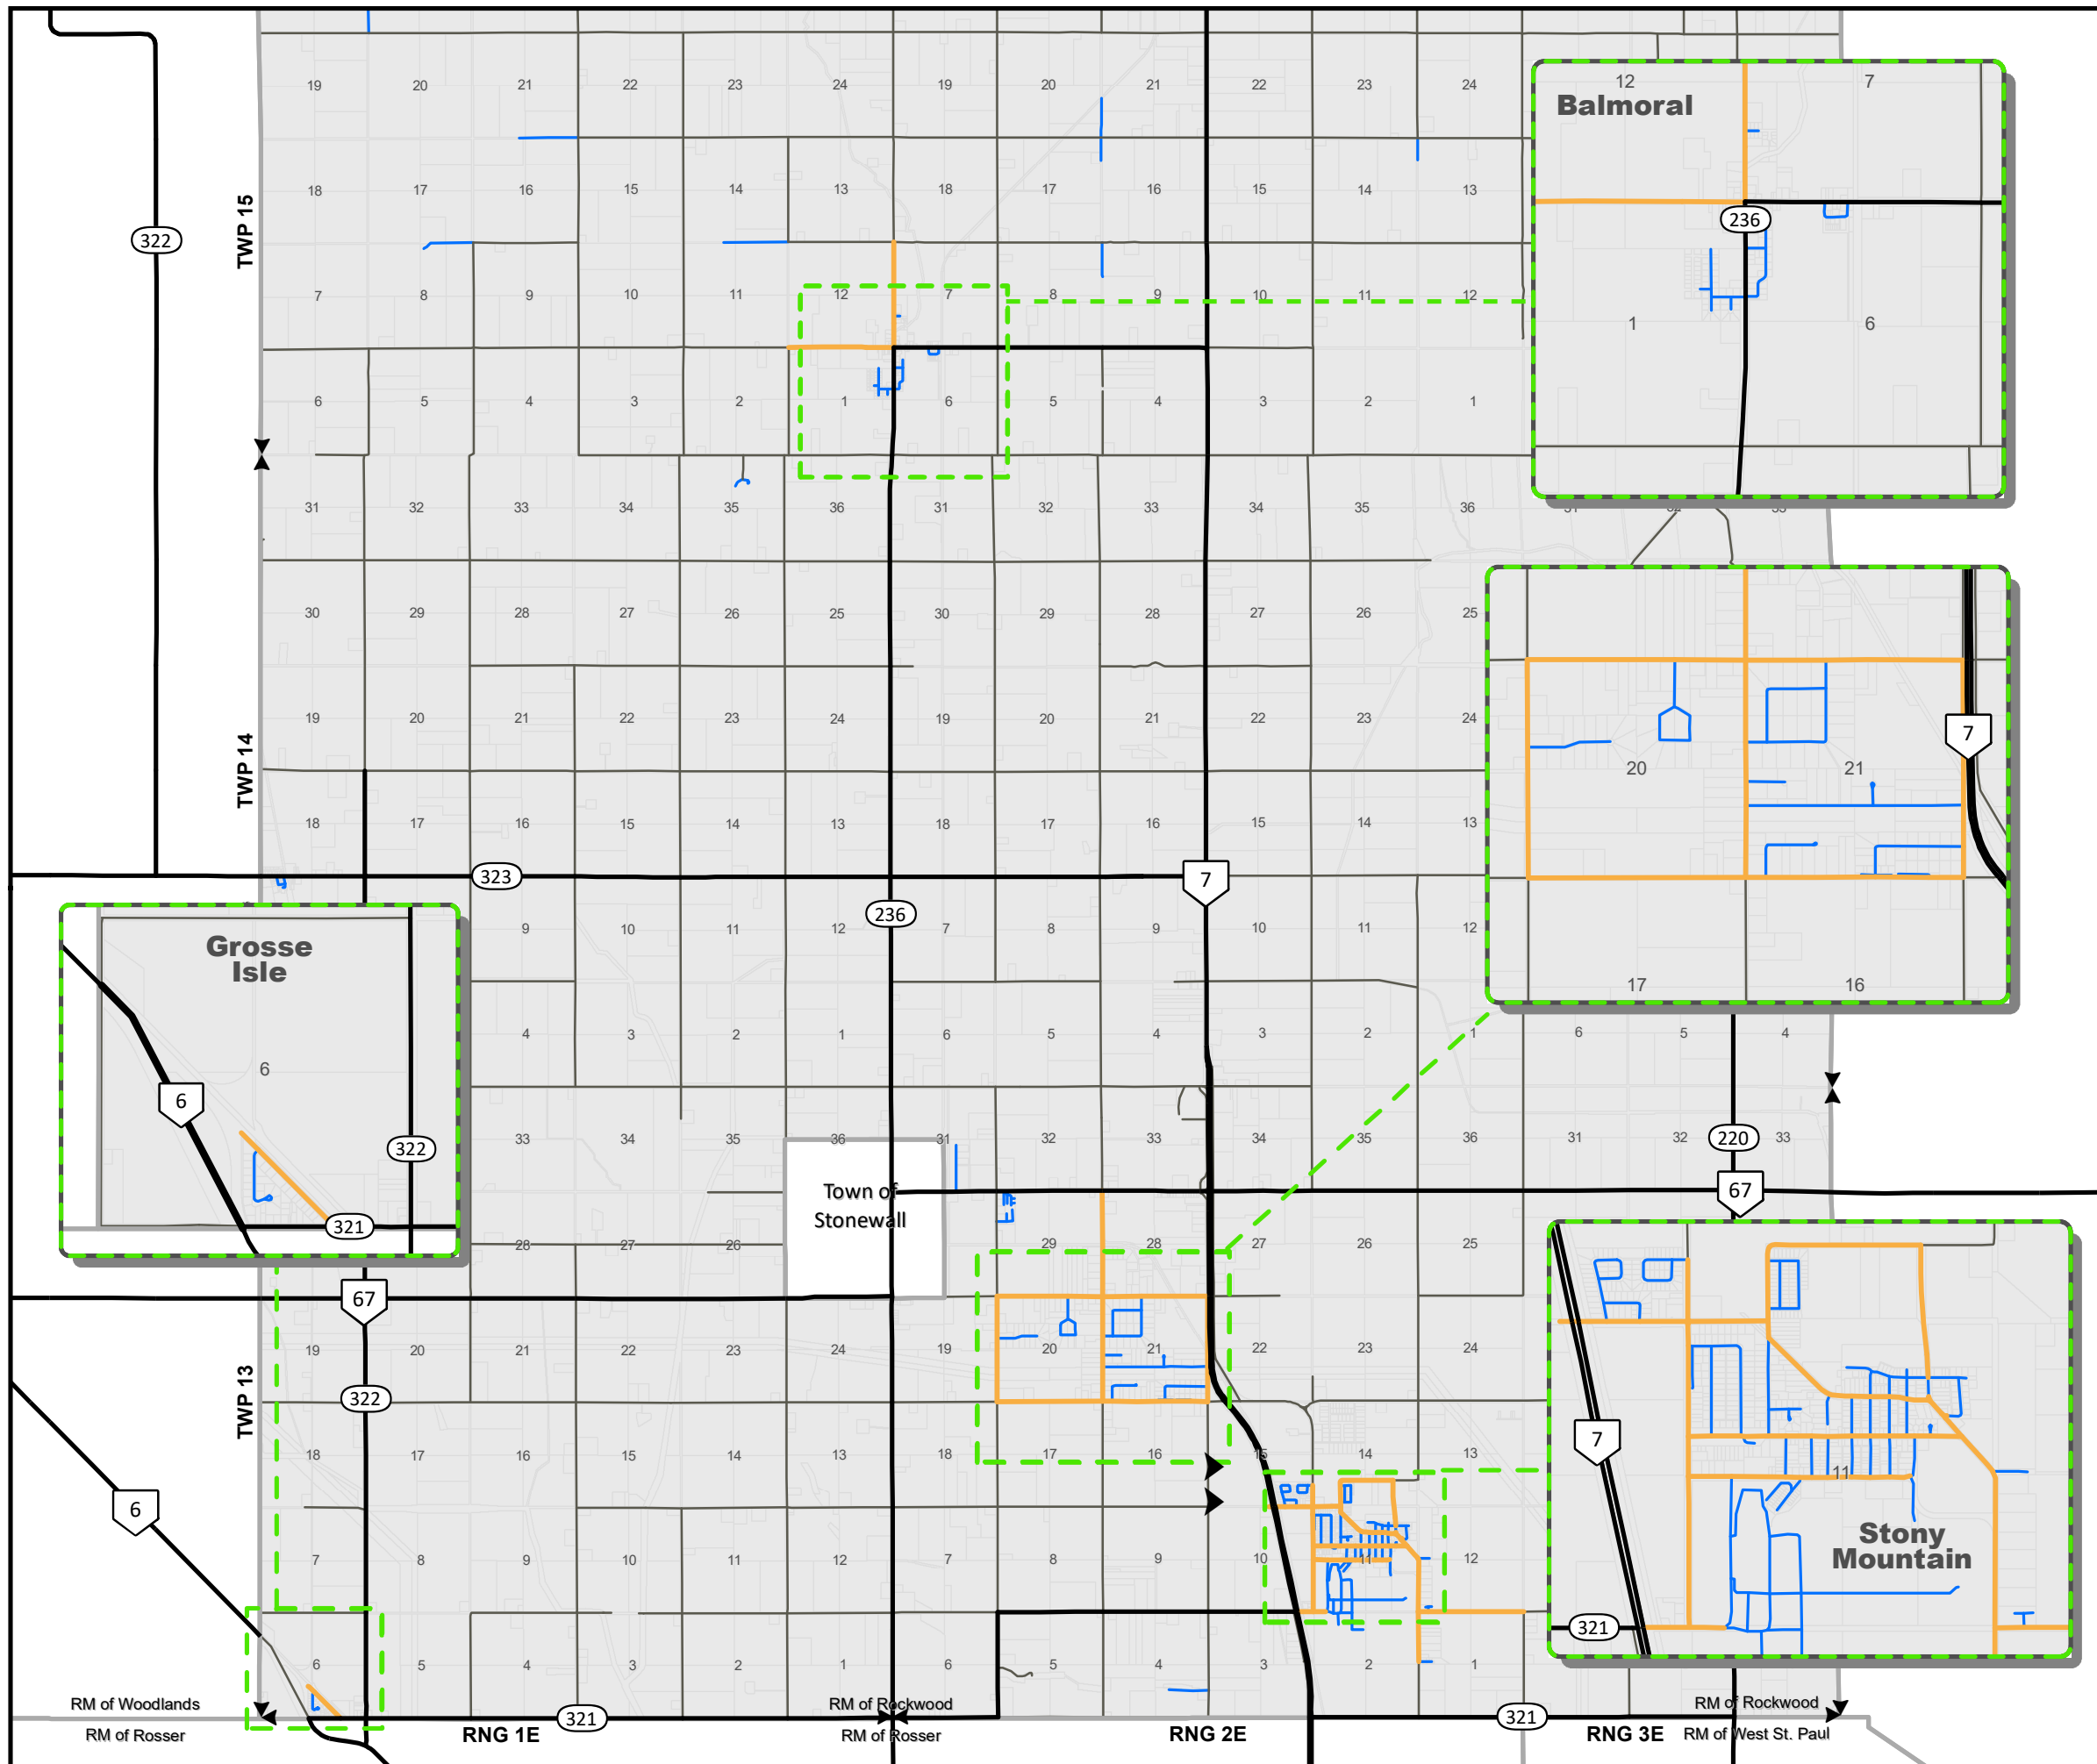

**Record of Map Amendments
 South Interlake Planning District By-laws
 Amending the South Interlake Planning District Development Plan
 (Adopting B/L No. 3/10)
 Map 18B – Rural Base Map - R.M. of Rockwood Road Network (South Half)**

MAP REF. #	BY-LAW NO.	COMMENTS
(1)	2/17	Added Map 18B
(2)		
(3)		
(4)		
(5)		
(6)		
(7)		
(8)		
(9)		
(10)		
(11)		
(12)		
(13)		
(14)		
(15)		
(16)		
(17)		
(18)		
(19)		
(20)		
(21)		
(22)		
(23)		
(24)		
(25)		
(26)		
(27)		
(28)		
(29)		
(30)		
(31)		
(32)		
(33)		
(34)		
(35)		
(36)		
(37)		
(38)		
(39)		

Map 18B

Rural Base Map

RM of Rockwood Road Network

Road Network

-  PTH
-  PR
-  Collector/Arterial
-  Other Municipal Road
-  Local - Street

Other features

-  Municipal boundary
-  RM of Rockwood
-  Assessment parcel